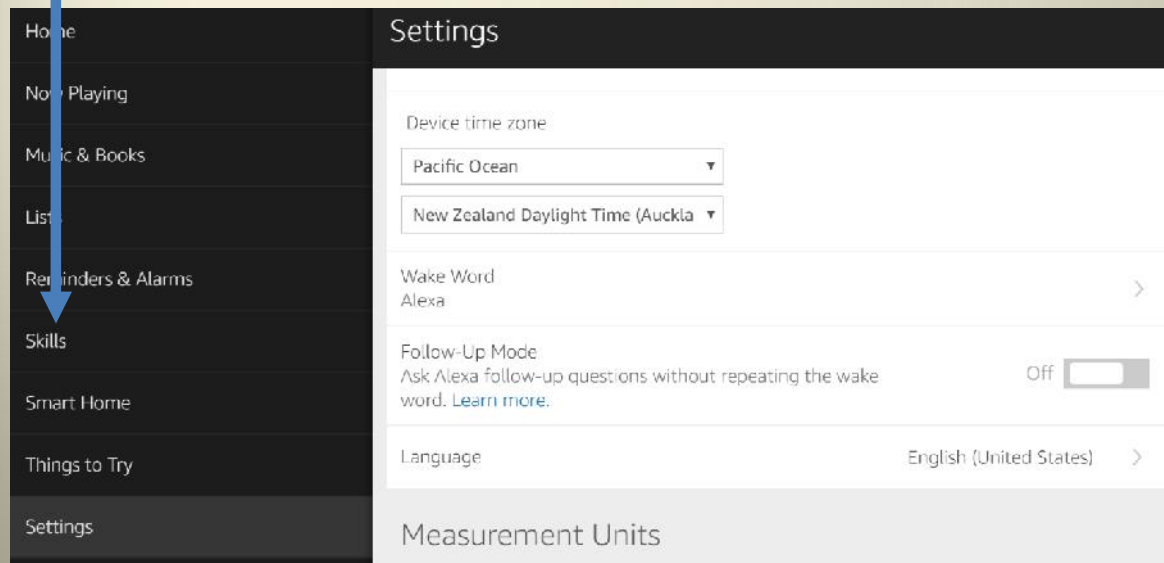

Scroll down to the Language area and ensure it is set to English (United States)

Axiom

Audio & Control
Systems

Now click on the Skills tab

Axiu m

Audio & Control Systems

Click on the Skills tab and search for the Axiom Skill. Once found you will be told to link the skill with your account. This will require another log in.