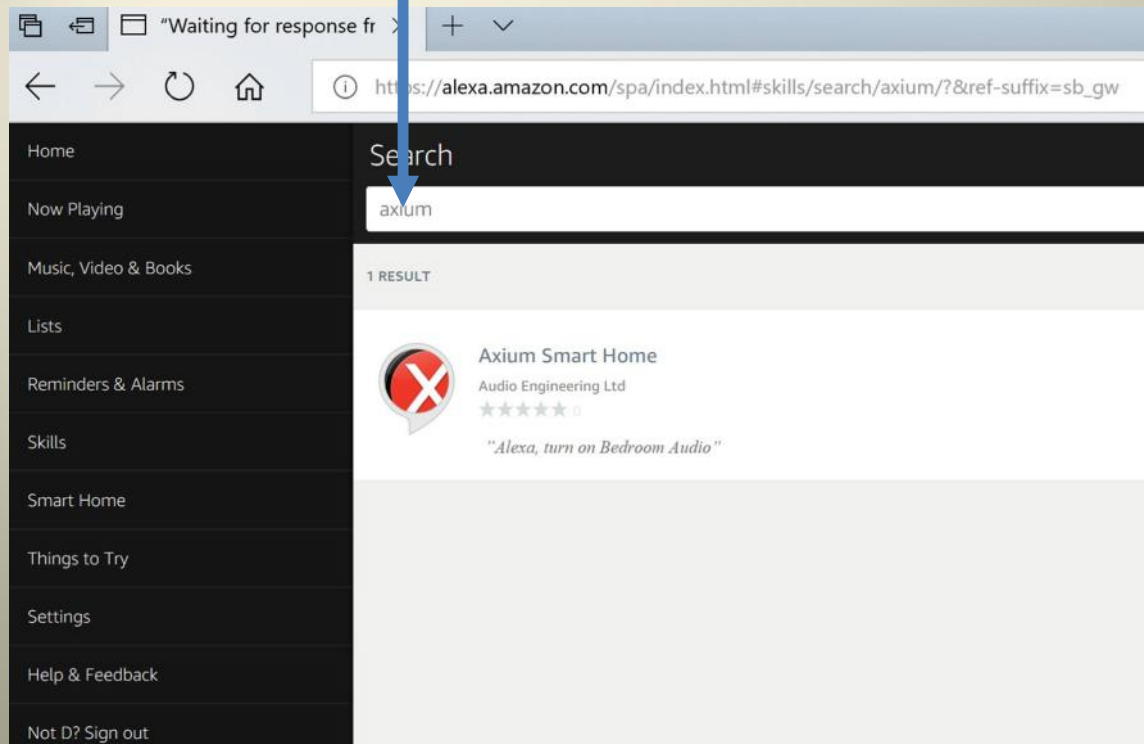

Axiom

Audio & Control
Systems

Click on the settings tab

Axiom

Audio & Control
Systems

Now select your Echo Dot

Axiu m

Audio & Control
Systems

Scroll down to the Language area and ensure it is set to English (United States)

Axiom

Audio & Control
Systems

Now click on the Skills tab

Axiu m

Audio & Control Systems

Click on the Skills tab and search for the Axiom Skill. Once found you will be told to link the skill with your account. This will require another log in.