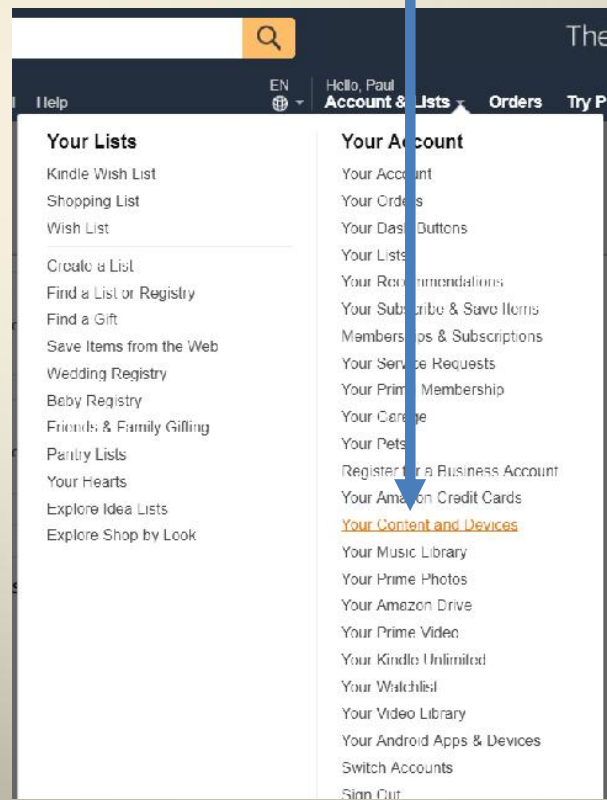

Then click on Your Content and devices