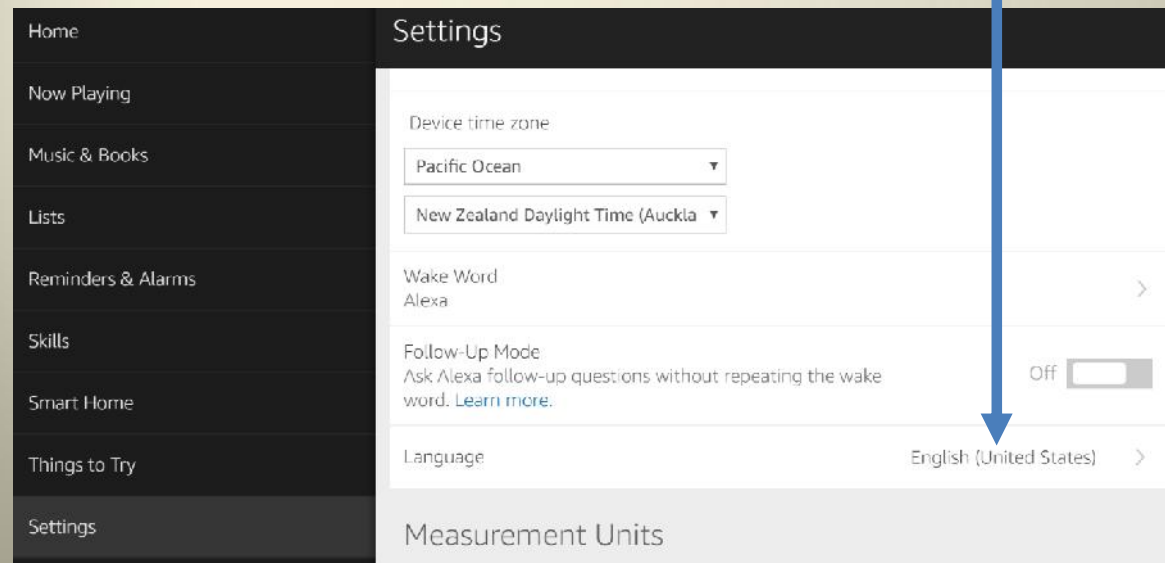

Axiom

Audio & Control
Systems

Click on the settings tab

Axiom

Audio & Control
Systems

Now select your Echo Dot

Axiu m

Audio & Control
Systems

Scroll down to the Language area and ensure it is set to English (United States)

Axiom

Audio & Control
Systems

Now click on the Skills tab

Axiu m

Audio & Control Systems

Click on the Skills tab and search for the Axiom Skill. Once found you will be told to link the skill with your account. This will require another log in.