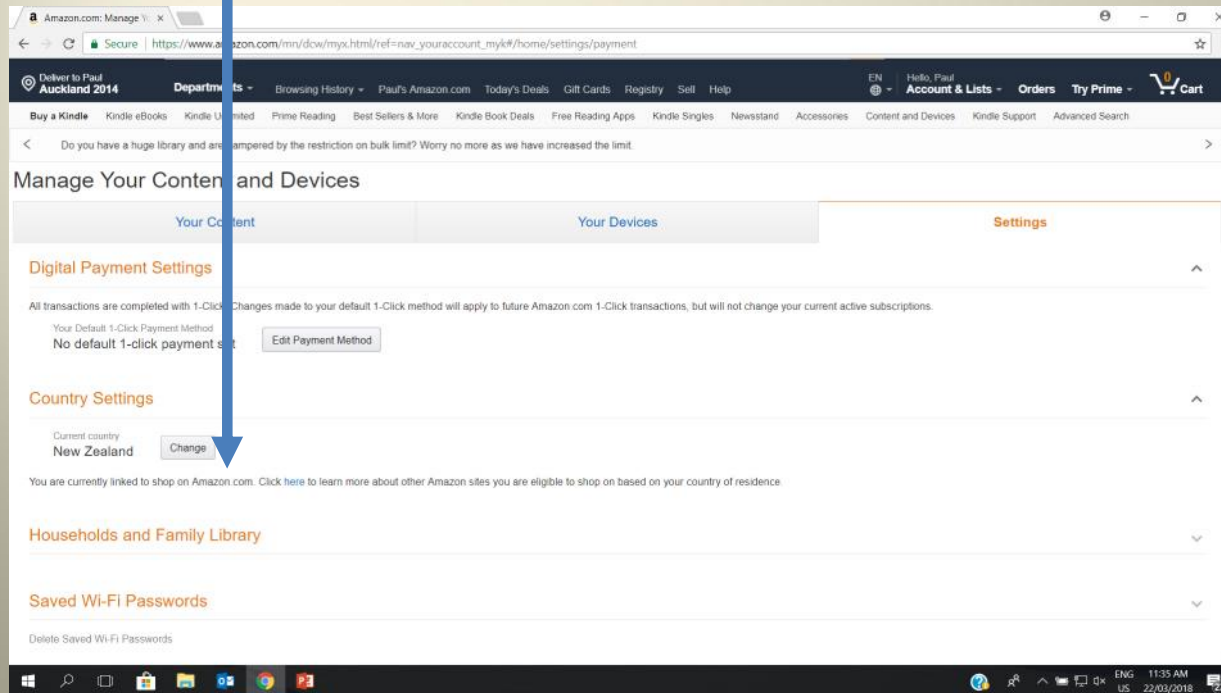

Then click on Country settings. It will then display what shop you are linked to, this needs to be the Amazon.com shop.