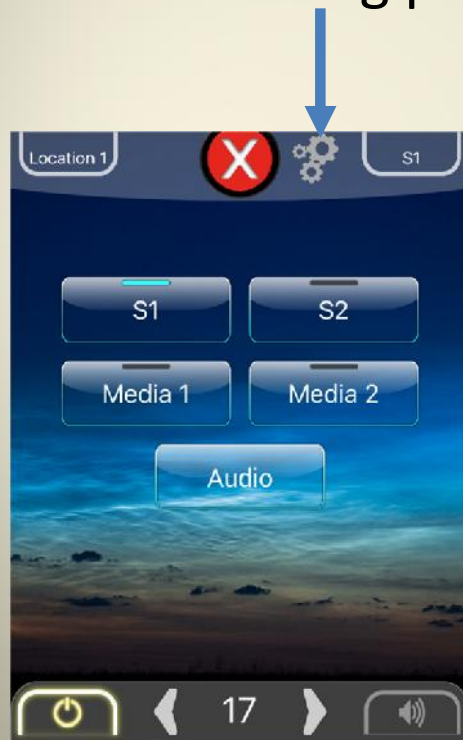

Welcome to the amazon alexa
Axium Multi Media setup

Axiu m

Axiu m

Audio & Control
Systems

Open your Axiom mobile app on your device.
Click on the Cog then long press the speakers to enter the config page

Axiom

Audio & Control
Systems

Once in the config page, scroll to the bottom to see the AMM listed and click on the configure button

AXium

Audio & Control
Systems

Now click on the services tab button.

Control Device Zones Sources Connections **Services** Management