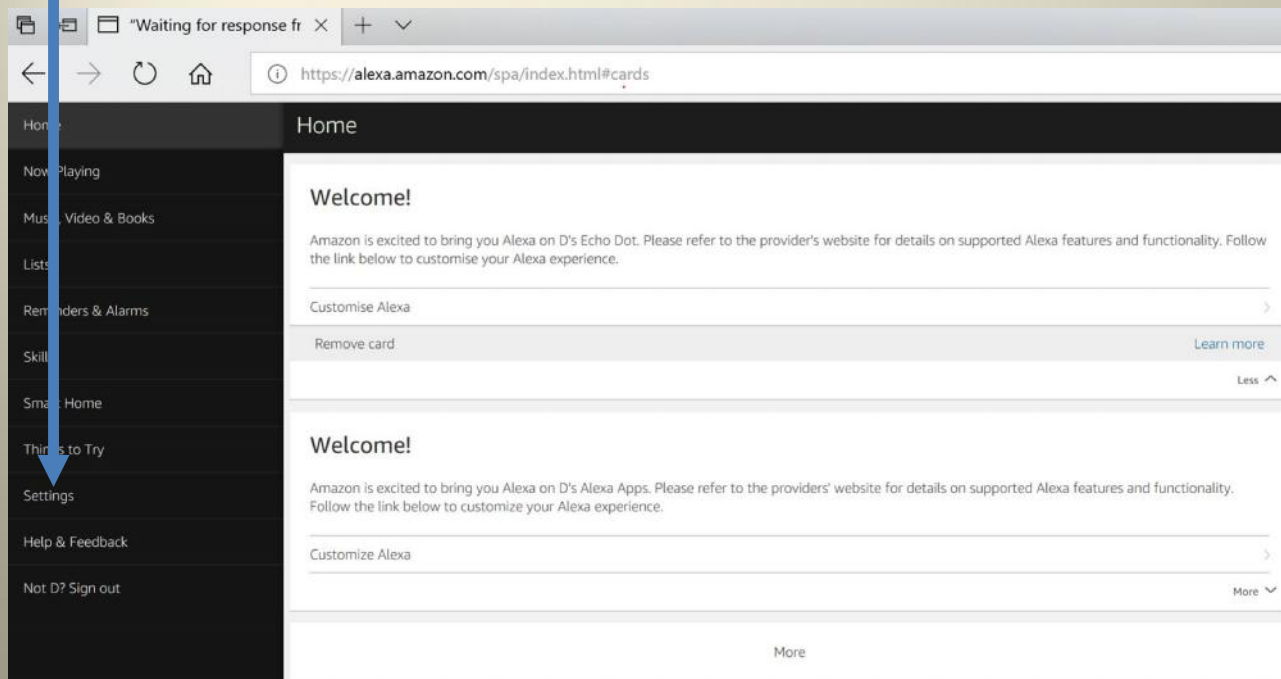

Click on the settings tab