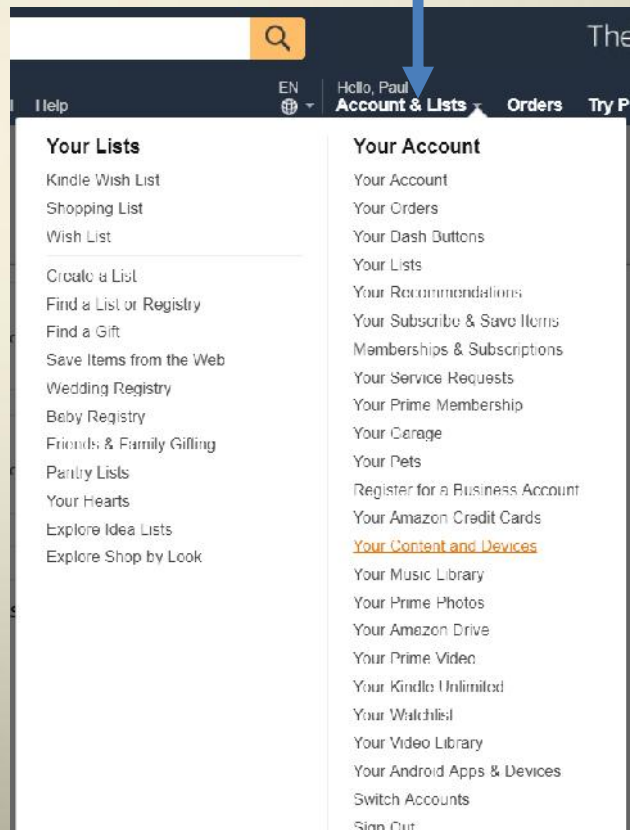

Audio & Control
Systems

Sign into your account

A screenshot of the Amazon sign-in page. The browser address bar shows 'amazon.com'. The Amazon logo is at the top. Below it, the word 'Welcome' is displayed. There are two radio button options: 'Create an account. New to Amazon?' (unselected) and 'Login. Already a customer?' (selected). Below these are two yellow input fields for 'Email (phone for mobile accounts)' and 'Amazon password'. There is a checked checkbox for 'Show password' and a blue link for 'Forgot password?'. At the bottom is a yellow 'Sign in' button.

Axiu m

Audio & Control
Systems

The AMM and your amazon alexa account are now linked. The number of linked accounts shown will increase to reflect the account association.

Axiom

Audio & Control
Systems

On your PC, log into Amazon.com. It is important that you check that you are connected to the .com USA site. To check this expand the Accounts & List tab

Then click on Country settings. It will then display what shop you are linked to, this needs to be the Amazon.com shop.

Axiom

Audio & Control
Systems

In your browser go to www.alexam.com.
This will direct you to the home page.