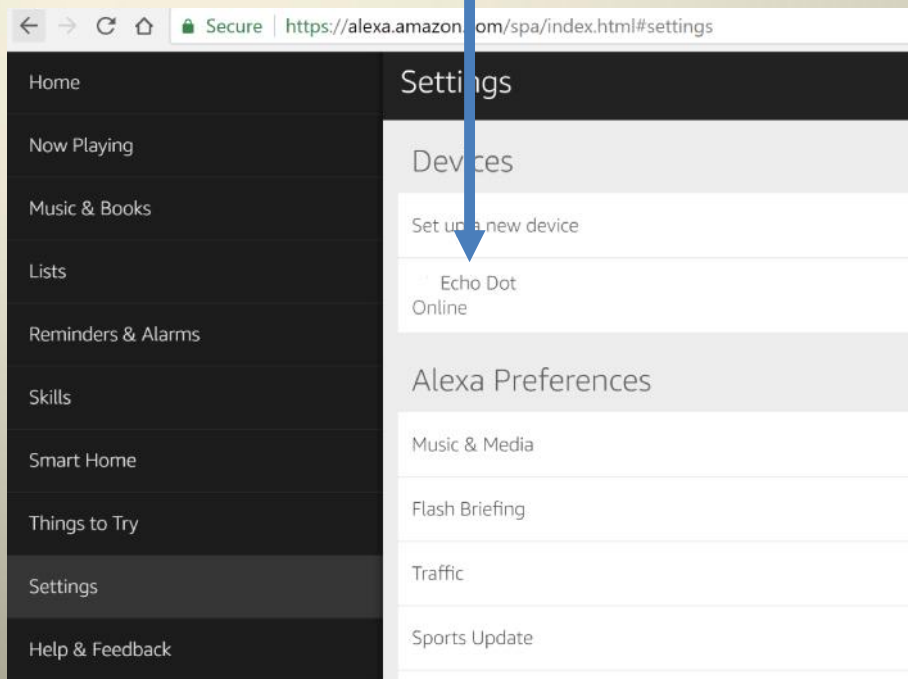

Axiom

Audio & Control
Systems

Click on the settings tab

Axiom

Audio & Control
Systems

Now select your Echo Dot

Axiu m

Audio & Control
Systems

Scroll down to the Language area and ensure it is set to English (United States)

Axiom

Audio & Control
Systems

Now click on the Skills tab

Axiu m

Audio & Control Systems

Click on the Skills tab and search for the Axiom Skill. Once found you will be told to link the skill with your account. This will require another log in.