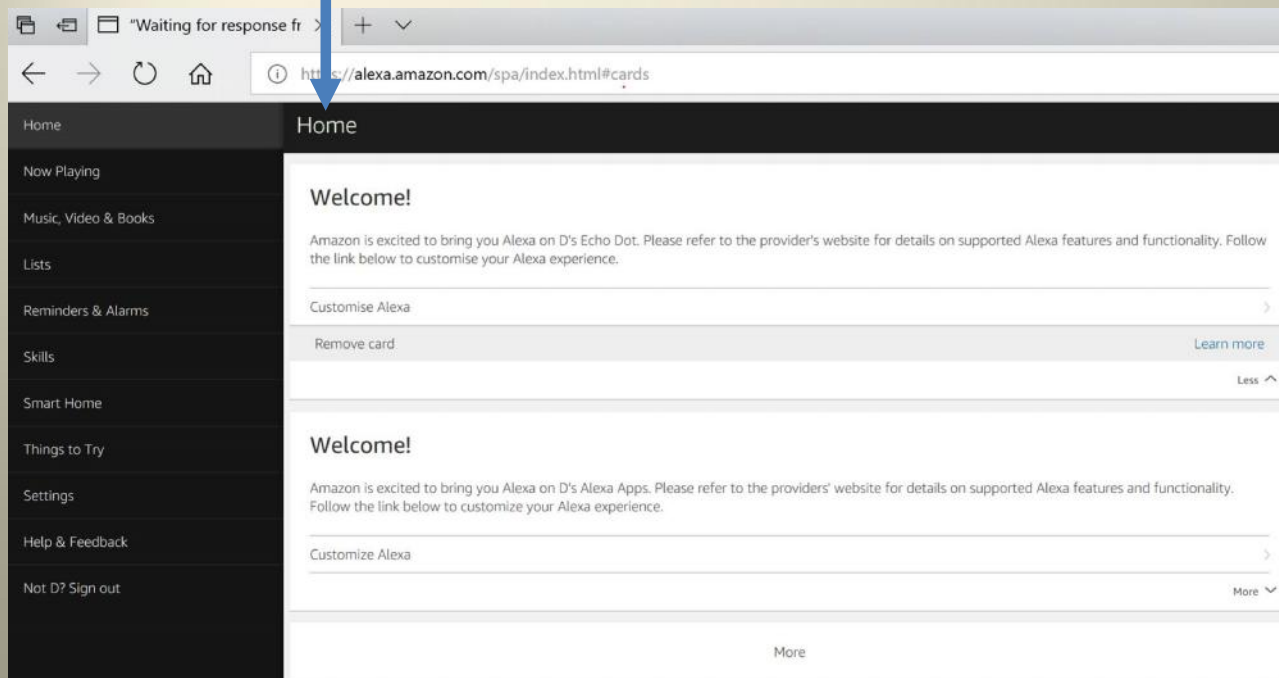

Then click on Country settings. It will then display what shop you are linked to, this needs to be the Amazon.com shop.

Axiom

Audio & Control
Systems

In your browser go to www.alexam.com.
This will direct you to the home page.