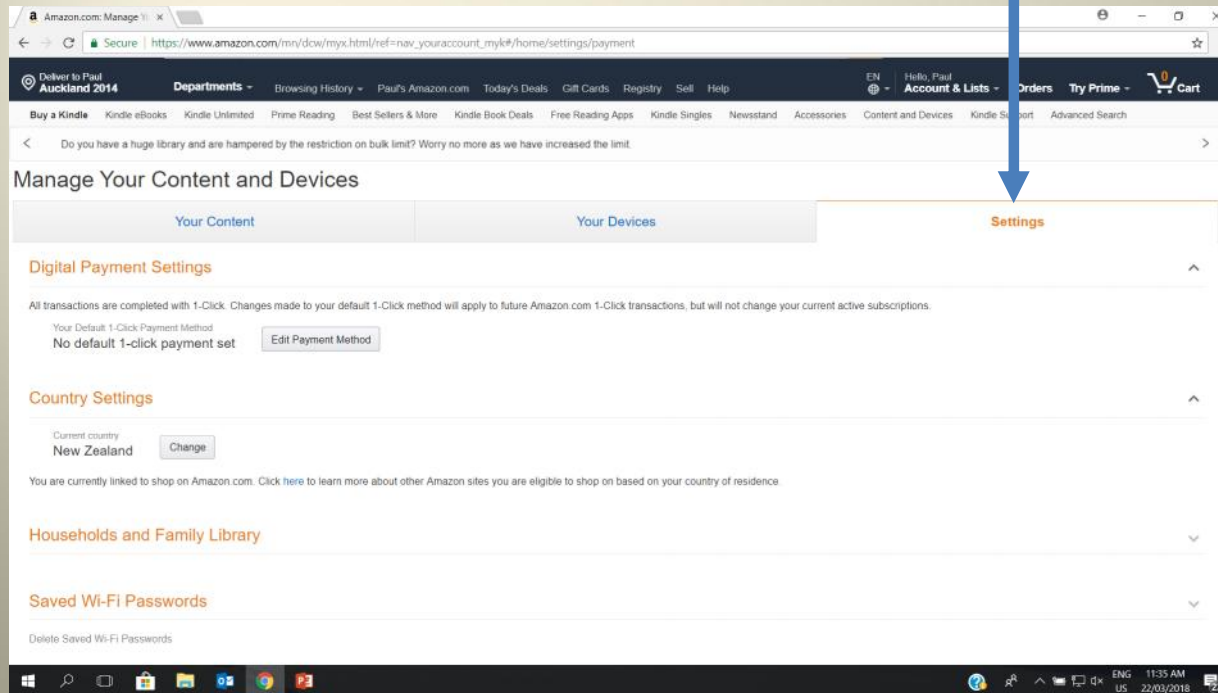

Axiu m

Audio & Control
Systems

Then click on Your Content and devices

Axiu m

Audio & Control
Systems

Now select the Settings Tab

Axiom

Audio & Control
Systems