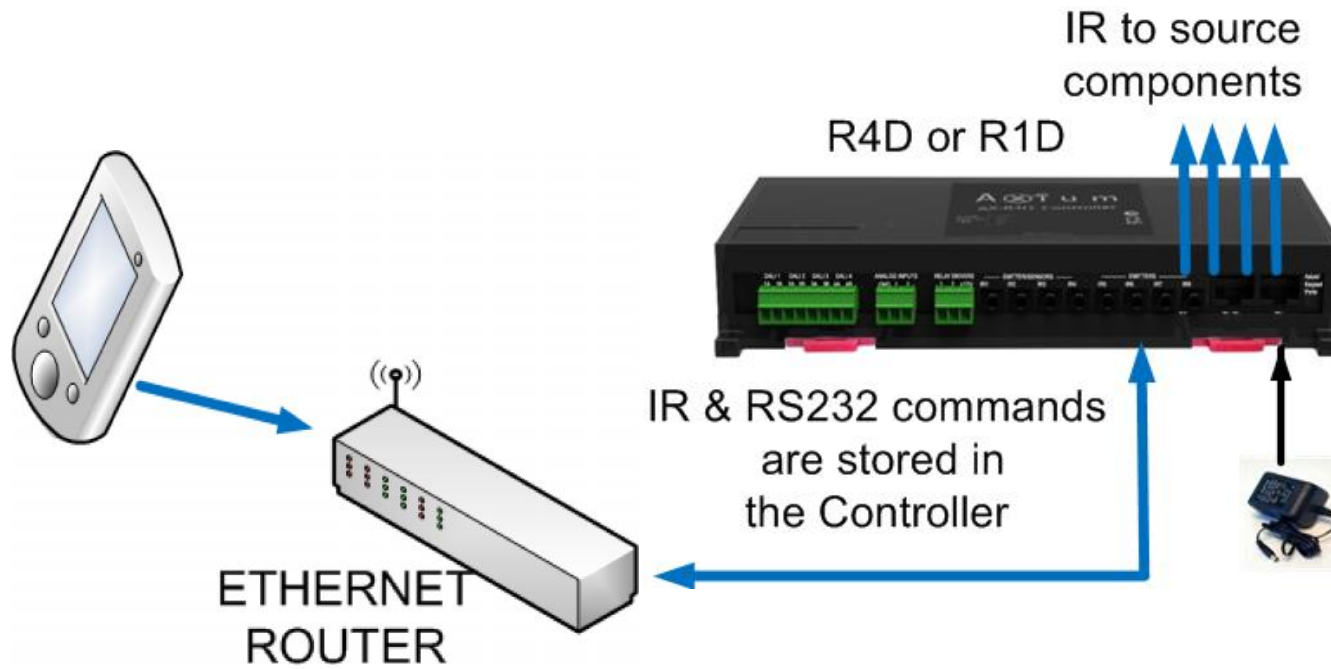

Stand alone R4D set up

System 3 Using Controllers

Axiom

CURRENTAUDIO®

Radcliffe
ELECTRICAL

Audio & Control
Systems