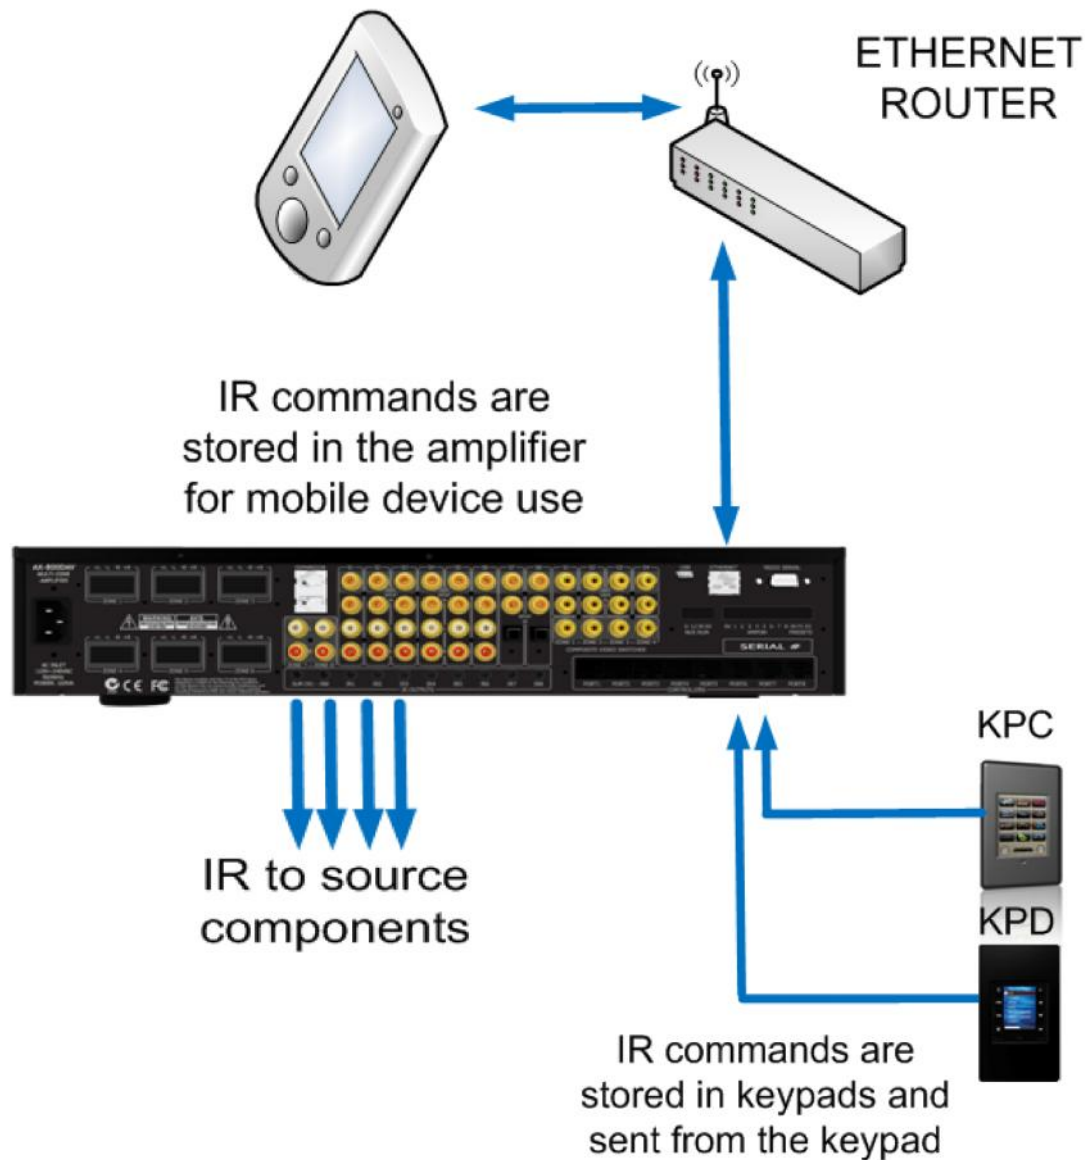

AMPLIFIER – KEYPAD – MOBILE DEVICE CONNECTIONS

System 1 Using Controllers

Axiom

Audio & Control
Systems