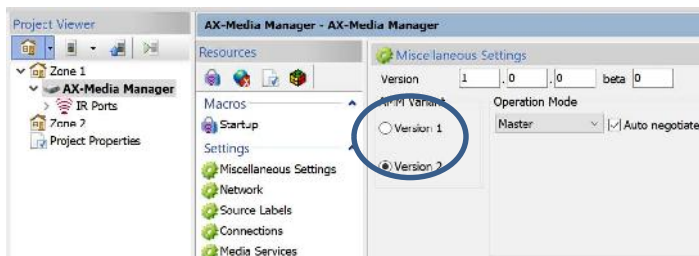

-)} Apple Airplay for each media player stream**
-)} Spotify Connect for each media player stream**
-)} Multiple Pandora accounts supported**
-)} TuneIn Internet streaming**
-)} 1 x HDMI Output
-)} 1 x Line Out Output
-)} Local mobile device music playback (iOS and Android) and UPnP push functionality
-)} Network share (NAS or PC) playback (UPnP, DLNA and SMB)
-)} 8 Network Audio Streams
-)} Support for up to 96 kHz 16 Bit stereo audio
-)} Auto integration into AX-Mini 4 and AX-1250 amplifiers
-)} KPC-N applet
-)} Alarm capabilities via amplifier
-)} Powered by 5VDC 3A power supply
-)} Static or DHCP network connections
-)} Dimensions: 94 L x 60 W x 26 D mm

Audio formats supported as of December 2016	
MP3	Standard and variable bit and sample rates
WAV	8 and 16bit PCM up to 48kHz. No metadata. (96kHz)
M4A/MP4	Up to 48kHz and 576kBits/s. (96kHz)
AAC	48, 96K
OGG/OGA	2Ch, 500kBits
FLA C	Up to 48 kHz and 24 bit 96kHz
HD FLAC 24 / 96	24,96K
HD WAV	24,96K
ALAC	24, 96K
AIFF	24, 96K

* AX-Mini 4 has access to the network streams

* AX-1240 has access to the 8 network streams

**An internet connection is required Internet streaming services. ISP charges may apply. Future services may be added. Pandora is not available in Australasia.

Specifications and features subject to change without notice. Please check www.axiumcontrols.com for latest updates.

NOTE: If you are using a version 2 AMM, select version 2 as per below in ADP if using Axiom ADP for programming