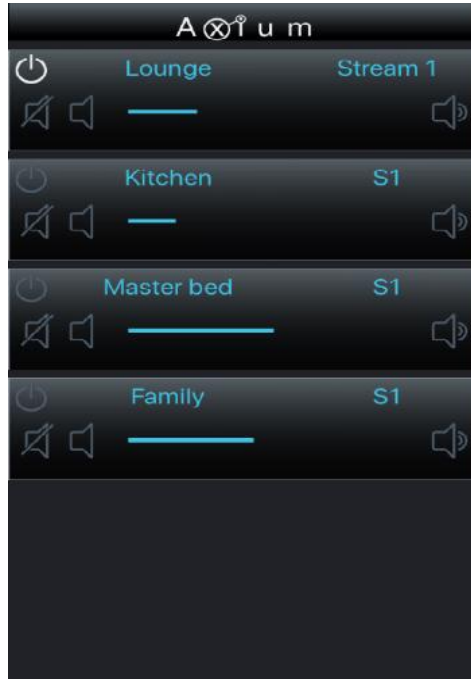

Two keypad ports allow for wall mounted keypads to control your system or use the KPC-N 2.8" wall mounted color touchscreen where all zones can be controlled.

Audio Control

Adjustable Bass, Treble, Balance, Loudness and audio delay fine tunes your system to your exacting needs.

* AX-Mini 4 has access to the network streams

* AX-1240 has access to the 8 network streams

**An internet connection is required Internet streaming services. ISP charges may apply. Future services may be added. Pandora is not available in Australasia.

AXIUM SELF DISCOVER MOBILE APP

Self-Discover Mobile App Layout Examples

Axiu m Mobile App