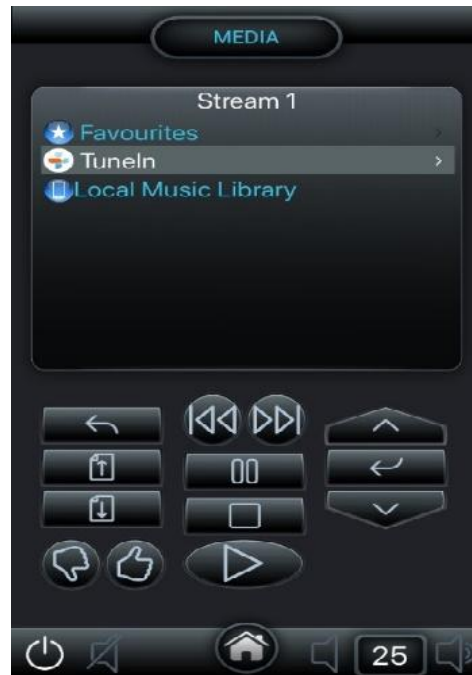

AXIUM SELF DISCOVER MOBILE APP

Self-Discover Mobile App Layout Examples

Axiu m Mobile App