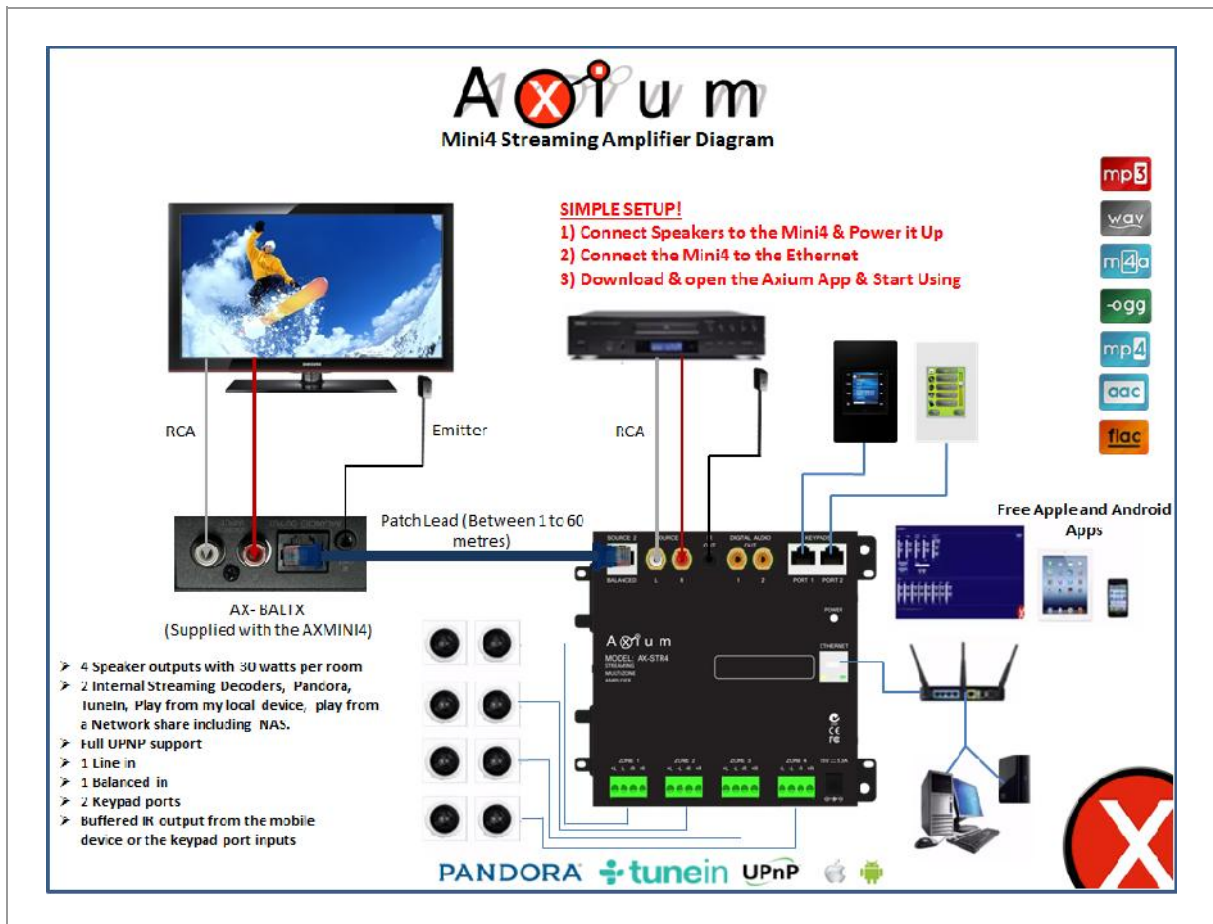

Having trouble reading this email? [Click Here.](#)

AudioVisual Solutions NEWS

Axiom Mini4 Streaming Amplifier Wiring Diagram

Designed and built from the ground up specifically for the new home market yet flexible enough to be a retro fit product as well. The Mini 4 redefines the meaning of what it is to be a game changer.

SIMPLE SETUP!

- 1) Connect Speakers to the Mini4 & Power it Up
- 2) Connect the Mini4 to the Ethernet
- 3) Download & open the Axiom App & Start Using

[Click to download the PDF](#)

AudioVisual Solutions Ltd shall not be liable for the improper or incomplete transmission of the information contained in this communication nor for any delay in its receipt or damage to your system. AudioVisual Solutions Ltd does not guarantee that the integrity of this communication has been maintained nor that this communication is free of viruses, interceptions or interference. E&OE.